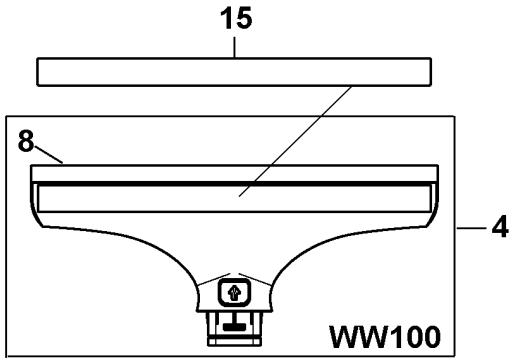

Parts List for WW100 VACUUM CLEANER 1

Item	Part Number	Qty	Part Description	General Description	Other Info	Repair Inst	Markets
1	000000-05	1	PARTIAL SUPPORT - ONLY PARTS L			No	
2	90612595	1	SEAL			No	
3	90620207	1	SEAL			No	
4	90607711	1	HEAD SA	280mm	Inc 8	No	
5	90607763	1	HEAD SA	WW100SA	WW100K	No	
6	90607965	1	PLUG		inc 13	No	
7	90612942	1	COVER	USB SLOT		No	
8	90607717	1	RUBBER STRIP	280mm		No	
9	90614339	1	O RING			No	
10	90616716	1	PUMP SA			No	
11	90607713SV	1	MOTOR SA		inc Battery	No	
12	90613214	1	SEAL			No	
13	90607762	1	RUBBER STRIP	170mm	WW100K	No	
14	90609939	1	CHARGER	0.6A		No	GB
16	90615641	1	PAD	170mm	WW100K	No	GB