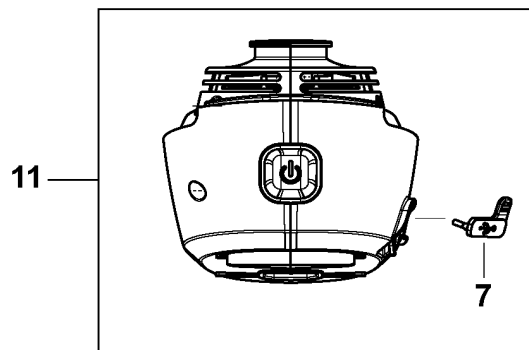

Parts List for WW100 VACUUM CLEANER 1

Item	Part Number	Qty	Part Description	General Description	Other Info	Repair Inst	Markets
1	000000-05	1	PARTIAL SUPPORT - ONLY PARTS L			No	
2	90612595	1	SEAL			No	
3	90620207	1	SEAL			No	
4	90607711	1	HEAD SA	280mm	Inc 8	No	
5	90607763	1	HEAD SA	WW100SA	WW100K	No	
6	90607965	1	PLUG		inc 13	No	
7	90612942	1	COVER	USB SLOT		No	
8	90607717	1	RUBBER STRIP	280mm		No	
9	90614339	1	O RING			No	
10	90616716	1	PUMP SA			No	
11	90607713SV	1	MOTOR SA		inc Battery	No	
12	90613214	1	SEAL			No	
13	90607762	1	RUBBER STRIP	170mm	WW100K	No	
14	90609939	1	CHARGER	0.6A		No	GB
16	90615641	1	PAD	170mm	WW100K	No	GB